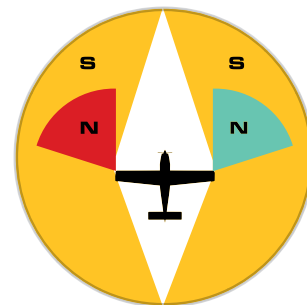

Pulsar N Series COMPARISON CHART

NAVIGATION

Pulsar N

Navigation Red
Navigation Green

11-1280-A-12
11-1280-A-24

ANTI-COLLISION STROBE

Pulsar NS

Navigation Red
Navigation Green +
Anti-Collision Strobe

01-1280-B-12
01-1280-B-24
11-1280-B-12
11-1280-B-24

POSITION

Pulsar NSP

Navigation Red
Navigation Green +
Anti-Collision Strobe +
Rear White Position

01-1280-C-12
01-1280-C-24
11-1280-C-12
11-1280-C-24