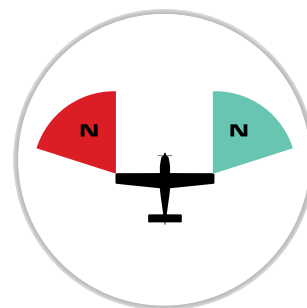

Pulsar N Series COMPARISON CHART

NAVIGATION

Pulsar N

Navigation Red
Navigation Green

11-1280-A-12
11-1280-A-24

ANTI-COLLISION STROBE

Pulsar NS

Navigation Red
Navigation Green +
Anti-Collision Strobe

01-1280-B-12
01-1280-B-24
11-1280-B-12
11-1280-B-24

POSITION

Pulsar NSP

Navigation Red
Navigation Green +
Anti-Collision Strobe +
Rear White Position

01-1280-C-12
01-1280-C-24
11-1280-C-12
11-1280-C-24