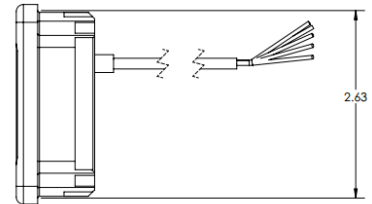

Product Datasheet

Sunbeam Landing/Taxi/Recognition Light 90-1000

Voltage:	9-36VDC	Length:	2.8"
Current:	1.25A at 14V	Width:	4.0"
Power:	18 Watts	Depth:	1.4"
Pulse Light Feature:	Built In	Weight:	6.2 Oz
Wig Wag Sync:	Built In, optional unison mode with module	Heat Sink Material:	Aluminum/Black Anodized
Thermal Protection:	Built In	Lens Material:	Polycarbonate
Lumens:	1980	Lens Protection:	Optional Film
Candela:	80,000	Mounting:	4x 6-32 screws
Beam Angle:	6°x12°	MTBF:	>30,000 Hours
LED Count:	2	Temperature Range:	-55C to +70C