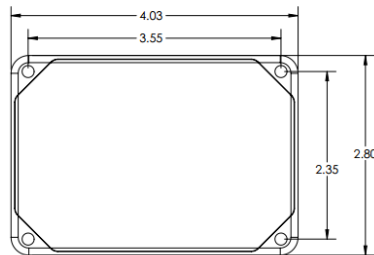

Product Datasheet

Sunbeam Landing/Taxi/Recognition Light 90-1000

Voltage:	9-36VDC	Length:	2.8"
Current:	1.25A at 14V	Width:	4.0"
Power:	18 Watts	Depth:	1.4"
Pulse Light Feature:	Built In	Weight:	6.2 Oz
Wig Wag Sync:	Built In, optional unison mode with module	Heat Sink Material:	Aluminum/Black Anodized
Thermal Protection:	Built In	Lens Material:	Polycarbonate
Lumens:	1980	Lens Protection:	Optional Film
Candela:	80,000	Mounting:	4x 6-32 screws
Beam Angle:	6°x12°	MTBF:	>30,000 Hours
LED Count:	2	Temperature Range:	-55C to +70C