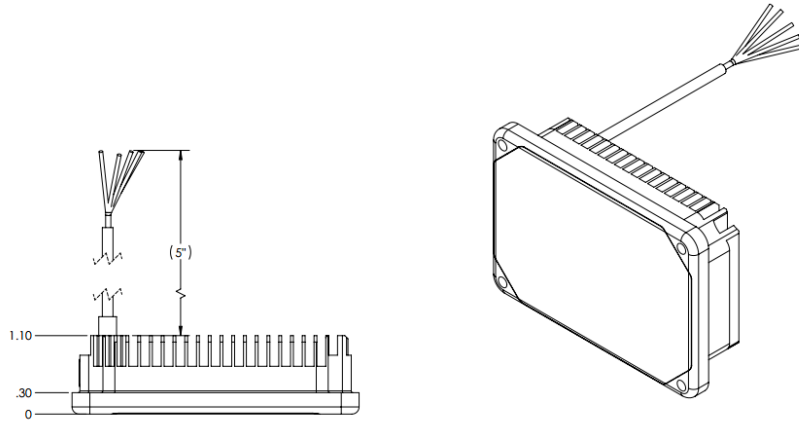

Product Datasheet

Sunbeam Landing/Taxi/Recognition Light 90-1000

Voltage:	9-36VDC	Length:	2.8"
Current:	1.25A at 14V	Width:	4.0"
Power:	18 Watts	Depth:	1.4"
Pulse Light Feature:	Built In	Weight:	6.2 Oz
Wig Wag Sync:	Built In, optional unison mode with module	Heat Sink Material:	Aluminum/Black Anodized
Thermal Protection:	Built In	Lens Material:	Polycarbonate
Lumens:	1980	Lens Protection:	Optional Film
Candela:	80,000	Mounting:	4x 6-32 screws
Beam Angle:	6°x12°	MTBF:	>30,000 Hours
LED Count:	2	Temperature Range:	-55C to +70C