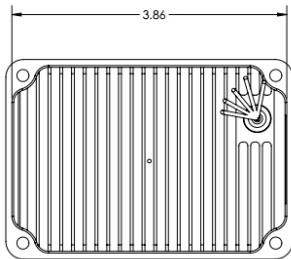

Product Datasheet

Sunbeam Landing/Taxi/Recognition Light 90-1000

Voltage:	9-36VDC	Length:	2.8"
Current:	1.25A at 14V	Width:	4.0"
Power:	18 Watts	Depth:	1.4"
Pulse Light Feature:	Built In	Weight:	6.2 Oz
Wig Wag Sync:	Built In, optional unison mode with module	Heat Sink Material:	Aluminum/Black Anodized
Thermal Protection:	Built In	Lens Material:	Polycarbonate
Lumens:	1980	Lens Protection:	Optional Film
Candela:	80,000	Mounting:	4x 6-32 screws
Beam Angle:	6°x12°	MTBF:	>30,000 Hours
LED Count:	2	Temperature Range:	-55C to +70C