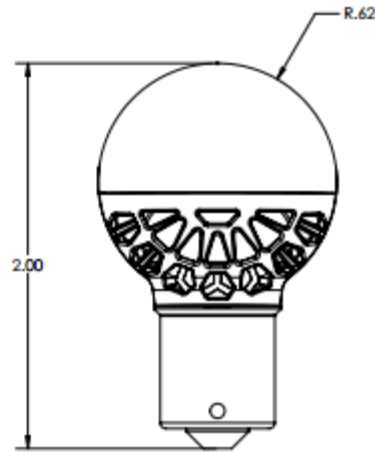

Product Datasheet
Polaris 7512 Bulb Replacement
01-7500-7512-24

Voltage: 18-36 VDC
Current: 0.35A at 14VDC
Power Consumption: 9.8 Watts
Total LED Lumens: 1000
LED Count: 8

Length: 1.1"
Width: 1.3"
Height: 2.1"
Weight: 1.1 Oz
Heat Sink Material: Aluminum/Black Power Coat
Lens Material: Polycarbonate
Mounting: BAY15S socket
MTBF: >30,000 Hours
Temperature Range: -55C to +70C