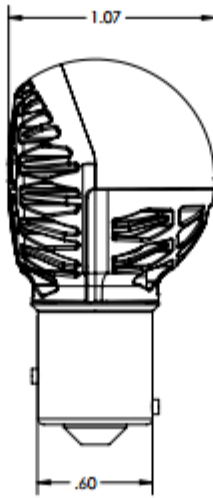

Product Datasheet
Polaris 7512 Bulb Replacement
01-7500-7512-24

Voltage: 18-36 VDC
Current: 0.35A at 14VDC
Power Consumption: 9.8 Watts
Total LED Lumens: 1000
LED Count: 8

Length: 1.1"
Width: 1.3"
Height: 2.1"
Weight: 1.1 Oz
Heat Sink Material: Aluminum/Black Power Coat
Lens Material: Polycarbonate
Mounting: BAY15S socket
MTBF: >30,000 Hours
Temperature Range: -55C to +70C