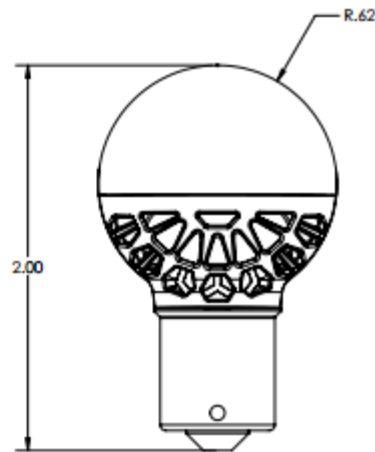

Product Datasheet
Polaris 7512 Bulb Replacement
01-7500-7512-12

Voltage: 9-18 VDC
Current: 0.7A at 14VDC
Power Consumption: 9.8 Watts
Total LED Lumens: 1000
LED Count: 8

Length: 1.1"
Width: 1.3"
Height: 2.1"
Weight: 1.1 Oz
Heat Sink Material: Aluminum/Black Power Coat
Lens Material: Polycarbonate
Mounting: BAY15S socket
MTBF: >30,000 Hours
Temperature Range: -55C to +70C