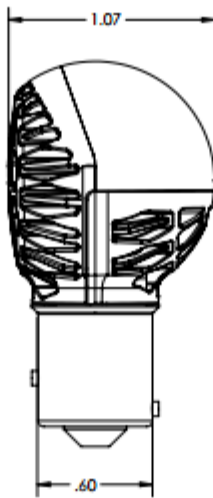

Product Datasheet
Polaris 7512 Bulb Replacement
01-7500-7512-12

Voltage: 9-18 VDC
Current: 0.7A at 14VDC
Power Consumption: 9.8 Watts
Total LED Lumens: 1000
LED Count: 8

Length: 1.1"
Width: 1.3"
Height: 2.1"
Weight: 1.1 Oz
Heat Sink Material: Aluminum/Black Power Coat
Lens Material: Polycarbonate
Mounting: BAY15S socket
MTBF: >30,000 Hours
Temperature Range: -55C to +70C