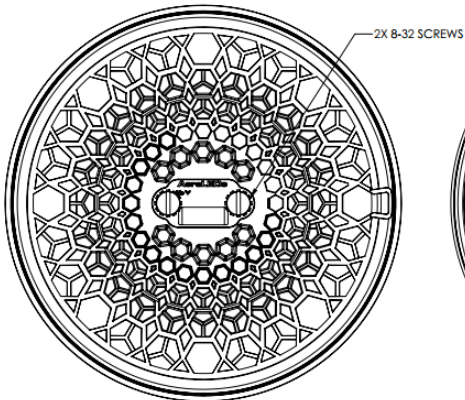

**Product Datasheet**  
**SunSpot 46-4580 Landing Light**  
**01-2230-4580**

Voltage: 28VDC, 28VAC  
 Current: 6.3A at 28VDC  
 Power: 175 Watts  
 Thermal Protection: Built In  
 Pulse: N/A

Wig Wag Sync: N/A  
 Lumens: 19,250  
 Candela: 250,000  
 Beam Angle: 10°x10°  
 LED Count: 30

Length: 5.6"  
 Width: 5.6"  
 Depth: 1.7"  
 Weight: 20 ounces  
 Heat Sink Material: Aluminum/ Black Powder Coat  
 Lens Material: Polycarbonate  
 Lens Protection: Optional Film  
 Mounting: PAR 46 Ring Clamp  
 MTBF: >30,000 Hours  
 Temperature Range: -55C to +70C