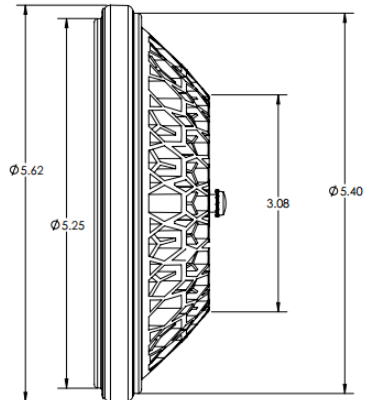

**Product Datasheet**  
**SunSpot 46-4580 Landing Light**  
**01-2230-4580**

Voltage: 28VDC, 28VAC  
 Current: 6.3A at 28VDC  
 Power: 175 Watts  
 Thermal Protection: Built In  
 Pulse: N/A

Wig Wag Sync: N/A  
 Lumens: 19,250  
 Candela: 250,000  
 Beam Angle: 10°x10°  
 LED Count: 30

Length: 5.6"  
 Width: 5.6"  
 Depth: 1.7"  
 Weight: 20 ounces  
 Heat Sink Material: Aluminum/ Black Powder Coat  
 Lens Material: Polycarbonate  
 Lens Protection: Optional Film  
 Mounting: PAR 46 Ring Clamp  
 MTBF: >30,000 Hours  
 Temperature Range: -55C to +70C