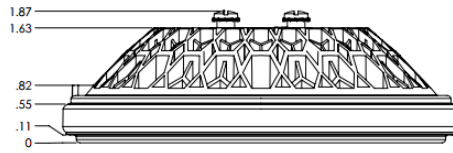

**Product Datasheet**  
**SunSpot 46-4580 Landing Light**  
**01-2230-4580**

Voltage: 28VDC, 28VAC  
 Current: 6.3A at 28VDC  
 Power: 175 Watts  
 Thermal Protection: Built In  
 Pulse: N/A

Wig Wag Sync: N/A  
 Lumens: 19,250  
 Candela: 250,000  
 Beam Angle: 10°x10°  
 LED Count: 30

Length: 5.6"  
 Width: 5.6"  
 Depth: 1.7"  
 Weight: 20 ounces  
 Heat Sink Material: Aluminum/ Black Powder Coat  
 Lens Material: Polycarbonate  
 Lens Protection: Optional Film  
 Mounting: PAR 46 Ring Clamp  
 MTBF: >30,000 Hours  
 Temperature Range: -55C to +70C