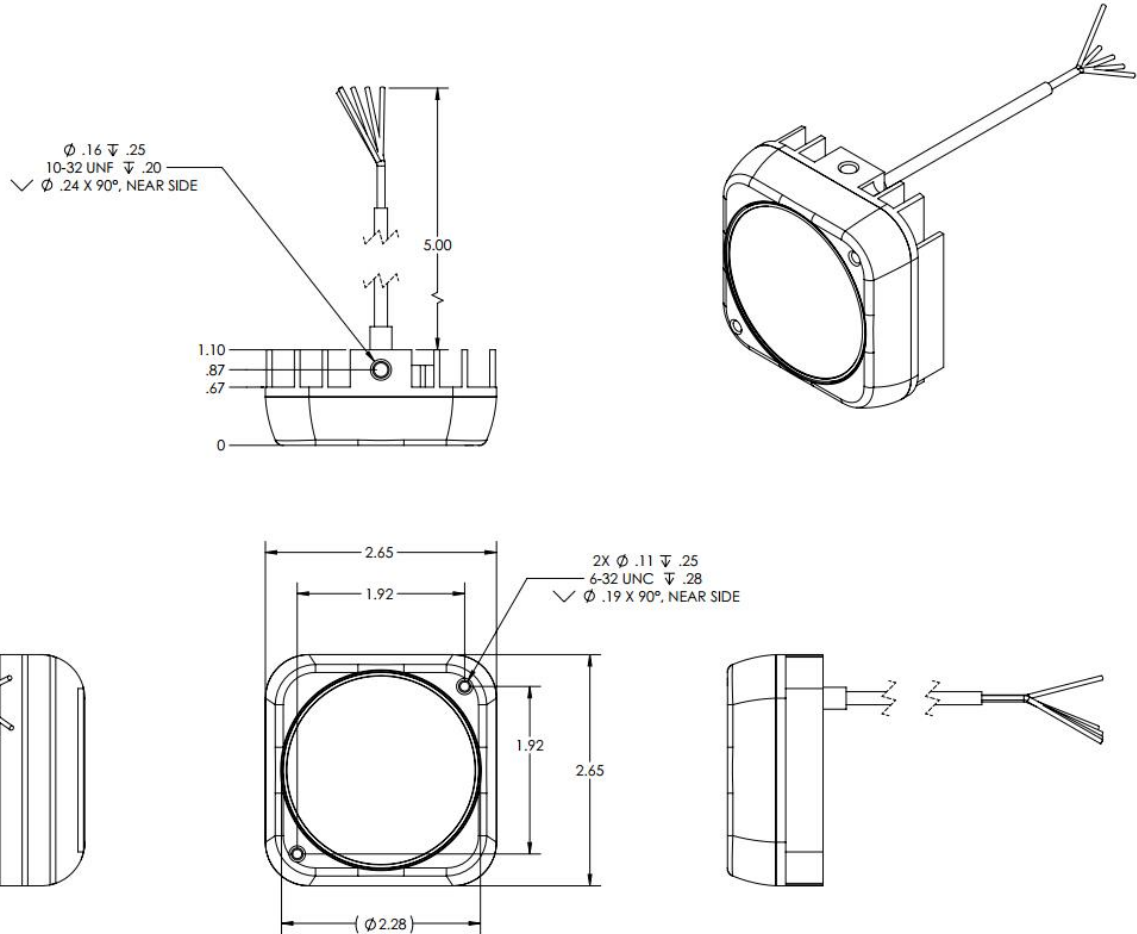

# SunRay Plus Landing/Taxi/Recognition Light 01-1150

Voltage:	9-36VDC	Length:	2.65"
Current:	0.7 Amps at 14V	Width:	2.65"
Power Consumption:	7 Watts	Depth:	1.61"
Pulse:	Built In	Weight:	4.5 Oz
Wig Wag Sync:	Built In, optional unison mode with module	Heat Sink Material:	Aluminum/ Black Anodized
Thermal Protection:	Built In	Lens Material:	Polycarbonate
Lumens:	770	Lens Protection:	Optional Film
Candela:	25,000	Mounting:	10-32 Lug or 2x 6-32
Beam Angle:	6°x6°	Rated Life:	50,000 Hours
LED Count:	1	Temperature Range:	-55C to +70C