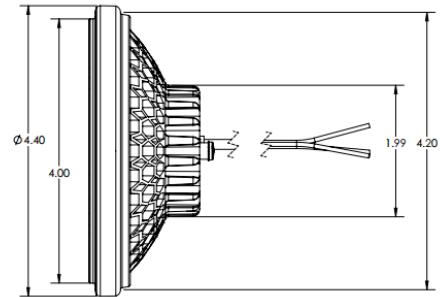

Product Datasheet

SunSpot 36HX Taxi with Recognition Light 01-1030-H-B

Voltage: 9-40VDC
 Current: 3.2A at 14VDC
 Power: 45 Watts
 Pulse: Built In
 Wig Wag Sync: Built In, optional unison mode with module
 Thermal Protection: Built In
 Lumens:: 4,950
 Candela: 15,000
 Beam Angle: 10°x40°
 LED Count: 16

Length: 4.4"
 Width: 4.4"
 Depth: 1.9"
 Weight: 10.1 Oz
 Heat Sink Material: Aluminum/Black Powder Coat
 Lens Material: Polycarbonate
 Lens Protection: N/A
 Mounting: PAR 36 Ring Clamp
 MTBF: >30,000 Hours
 Temperature Range: -55C to +70C