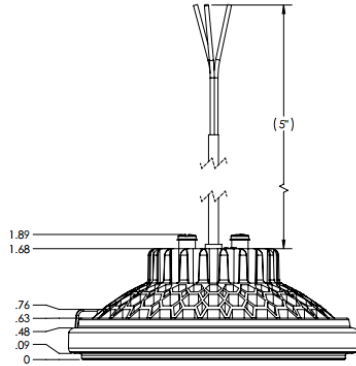

Product Datasheet

SunSpot 36HX Taxi with Recognition Light 01-1030-H-B

Voltage: 9-40VDC
 Current: 3.2A at 14VDC
 Power: 45 Watts
 Pulse: Built In
 Wig Wag Sync: Built In, optional unison mode with module
 Thermal Protection: Built In
 Lumens:: 4,950
 Candela: 15,000
 Beam Angle: 10°x40°
 LED Count: 16

Length: 4.4"
 Width: 4.4"
 Depth: 1.9"
 Weight: 10.1 Oz
 Heat Sink Material: Aluminum/Black Powder Coat
 Lens Material: Polycarbonate
 Lens Protection: N/A
 Mounting: PAR 36 Ring Clamp
 MTBF: >30,000 Hours
 Temperature Range: -55C to +70C