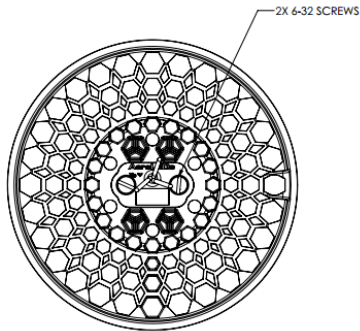

Product Datasheet

SunSpot 36HX Taxi with Recognition Light 01-1030-H-B

Voltage: 9-40VDC
 Current: 3.2A at 14VDC
 Power: 45 Watts
 Pulse: Built In
 Wig Wag Sync: Built In, optional unison mode with module
 Thermal Protection: Built In
 Lumens:: 4,950
 Candela: 15,000
 Beam Angle: 10°x40°
 LED Count: 16

Length: 4.4"
 Width: 4.4"
 Depth: 1.9"
 Weight: 10.1 Oz
 Heat Sink Material: Aluminum/Black Powder Coat
 Lens Material: Polycarbonate
 Lens Protection: N/A
 Mounting: PAR 36 Ring Clamp
 MTBF: >30,000 Hours
 Temperature Range: -55C to +70C