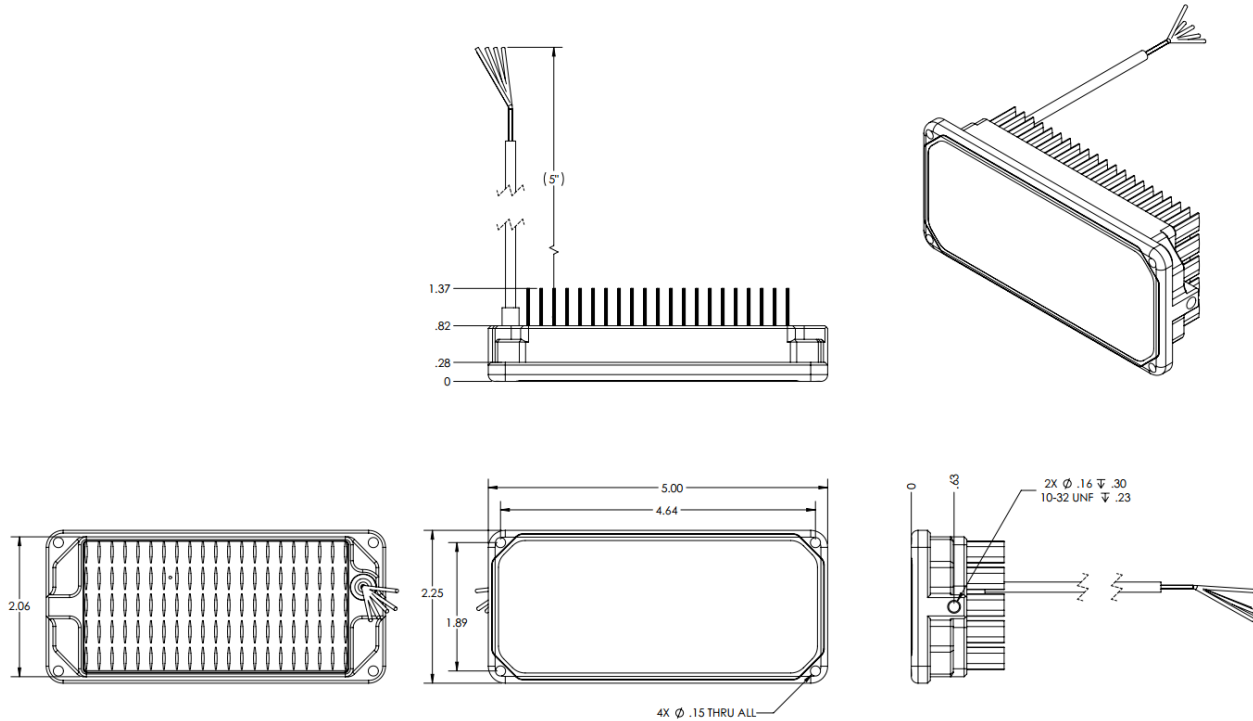

Product Datasheet

AeroSun Landing/Taxi/Recognition Light 01-2120

Voltage:	9-40VDC	Length:	2.3"
Current:	2.6A at 14VDC	Width:	5.0"
Power:	36 Watts	Depth:	1.5"
Pulse:	Built In	Weight:	8 Oz
Wig Wag Sync:	Built In, optional unison mode with module	Heat Sink Material:	Aluminum/Black Anodized
Thermal Protection:	Built In	Lens Material:	Polycarbonate
Lumens:	3960	Lens Protection:	Optional Film
Candela:	30,000	Mounting:	Four #6 or Two 10-32 Screws
Beam Angle:	13°x13°	MTBF:	>30,000 Hours
LED Count:	12	Temperature Range:	-55C to +70C