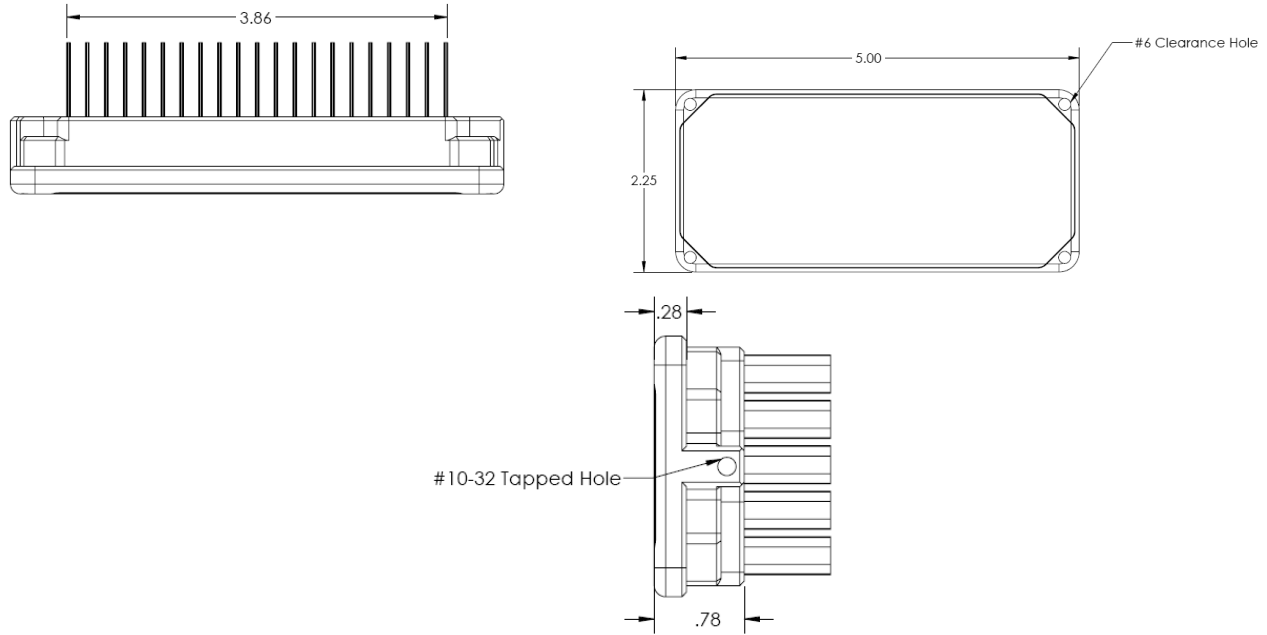

Product Datasheet

AeroSun Landing/Taxi/Recognition Light 01-2120

Voltage Range: 9-36VDC
 Current Draw at 14VDC: 2.6 Amps Max
 Power Consumption: 36 Watts Max
 Pulse Light Feature: Built In
 Wig Wag Sync: Built In
 Thermal Protection: Built In
 Candela: 30,000+

Beam Angle: 13 Degrees
 Total LED Lumens: 1200+
 LED Count: 12

Height: 2.25"
 Width: 5"
 Depth: 1.5"
 Weight: 8 Oz
 Heat Sink Material: Black Anodized Aluminum
 Lens Material: Polycarbonate
 Screw Mount: Four 6-32 Screws / or
 Two 10-32 Screws
 Rated Life: 50,000 Hours
 Temperature Range: -55C to +70C